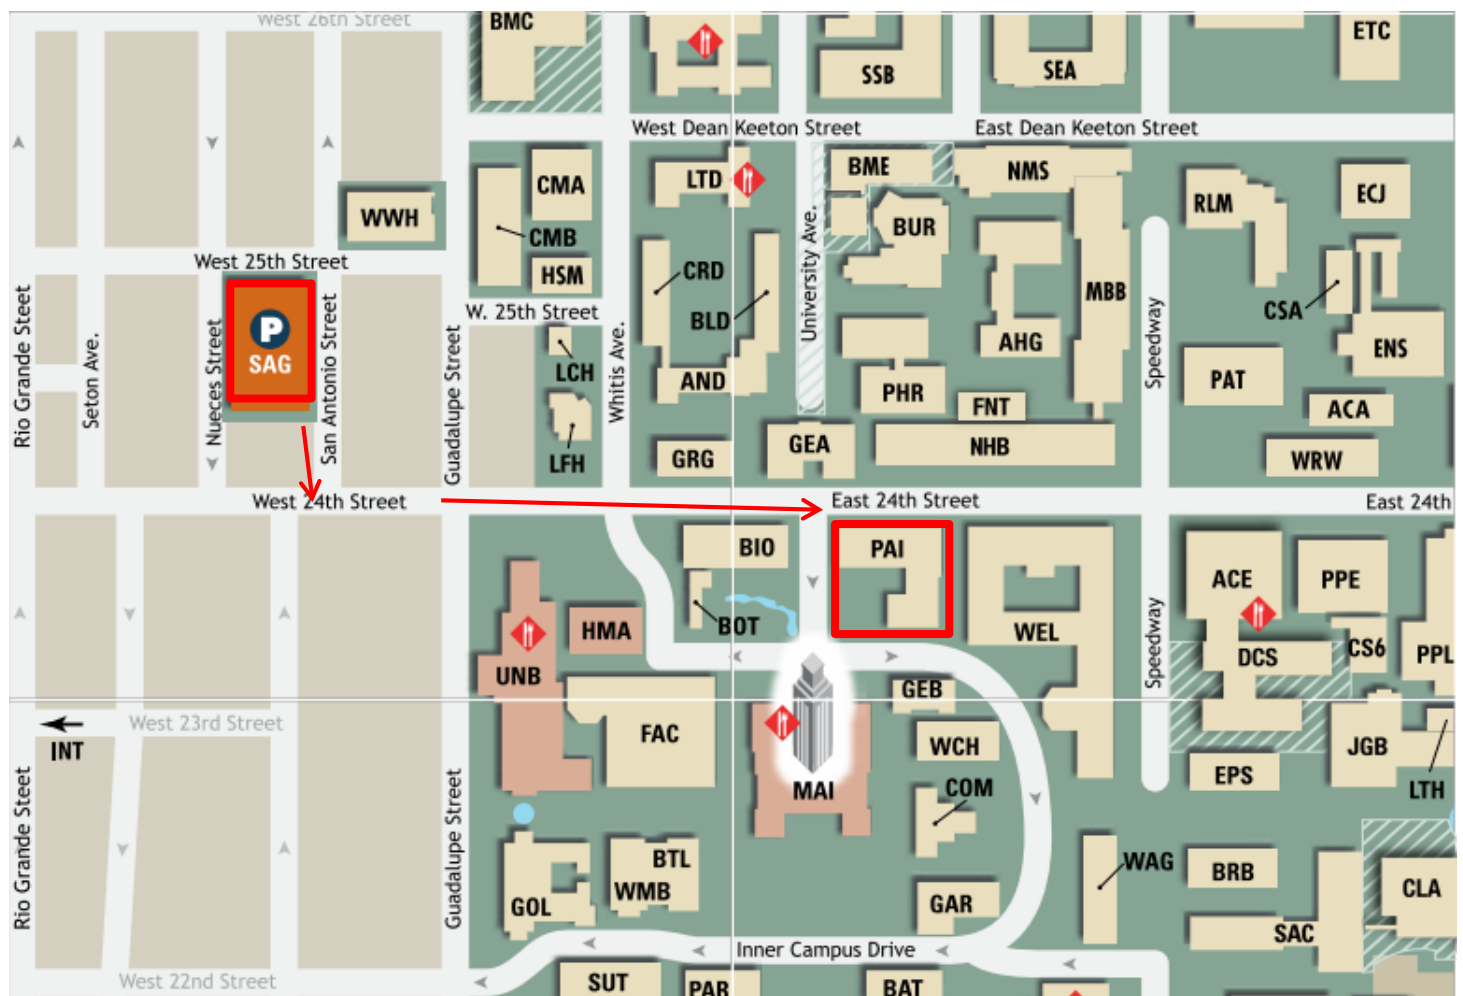

Directions from Airport to Campus Parking, San Antonio Garage | Map of Parking Garage, Painter Hall

From: **Austin-Bergstrom International Airport**- 3600 Presidential Boulevard, Austin, Texas

To: **(SAG) San Antonio Parking Garage**- 2420 San Antonio St, Austin, TX 78705

1. Head east toward Presidential Blvd, go 0.3 mi
2. Continue straight onto Presidential Blvd, go 0.2 mi
3. Slight right to stay on Presidential Blvd, go 0.5 mi
4. Turn left onto E State Hwy 71 Service Rd, go 0.2 mi
5. Take the ramp on the left onto TX-71 W, go 5.1 mi
6. Take the exit onto I-35 N/US-290 E toward Waco, go 5.0 mi
7. Take exit 235B on the left toward Manor Road, go 0.2 mi
8. Keep right at the fork, follow signs for Manor Rd and merge onto I-35 Frontage Rd, go 0.4 mi
9. Slight right onto the ramp to Lyndon B. Johnson Library/Dean Keeton, go 0.1 mi
10. Sharp right onto E Dean Keeton St, go 1.1 mi
11. Turn left onto Guadalupe St, go 0.1 mi
12. Take the 2nd right onto W 24th St, go 246 ft
13. Take the 1st right onto San Antonio St where parking is found, Destination will be on the left, **Total 13.4 mi**

Directions from Airport to Campus Parking, San Antonio Garage | Map of Parking Garage, Painter Hall

From SAG, walk south toward W. 24th street. Turn left on W 24th. and cross over Guadalupe, continuing straight until you see PAI on your right. Our office is room 5.03, located on the 5th floor.